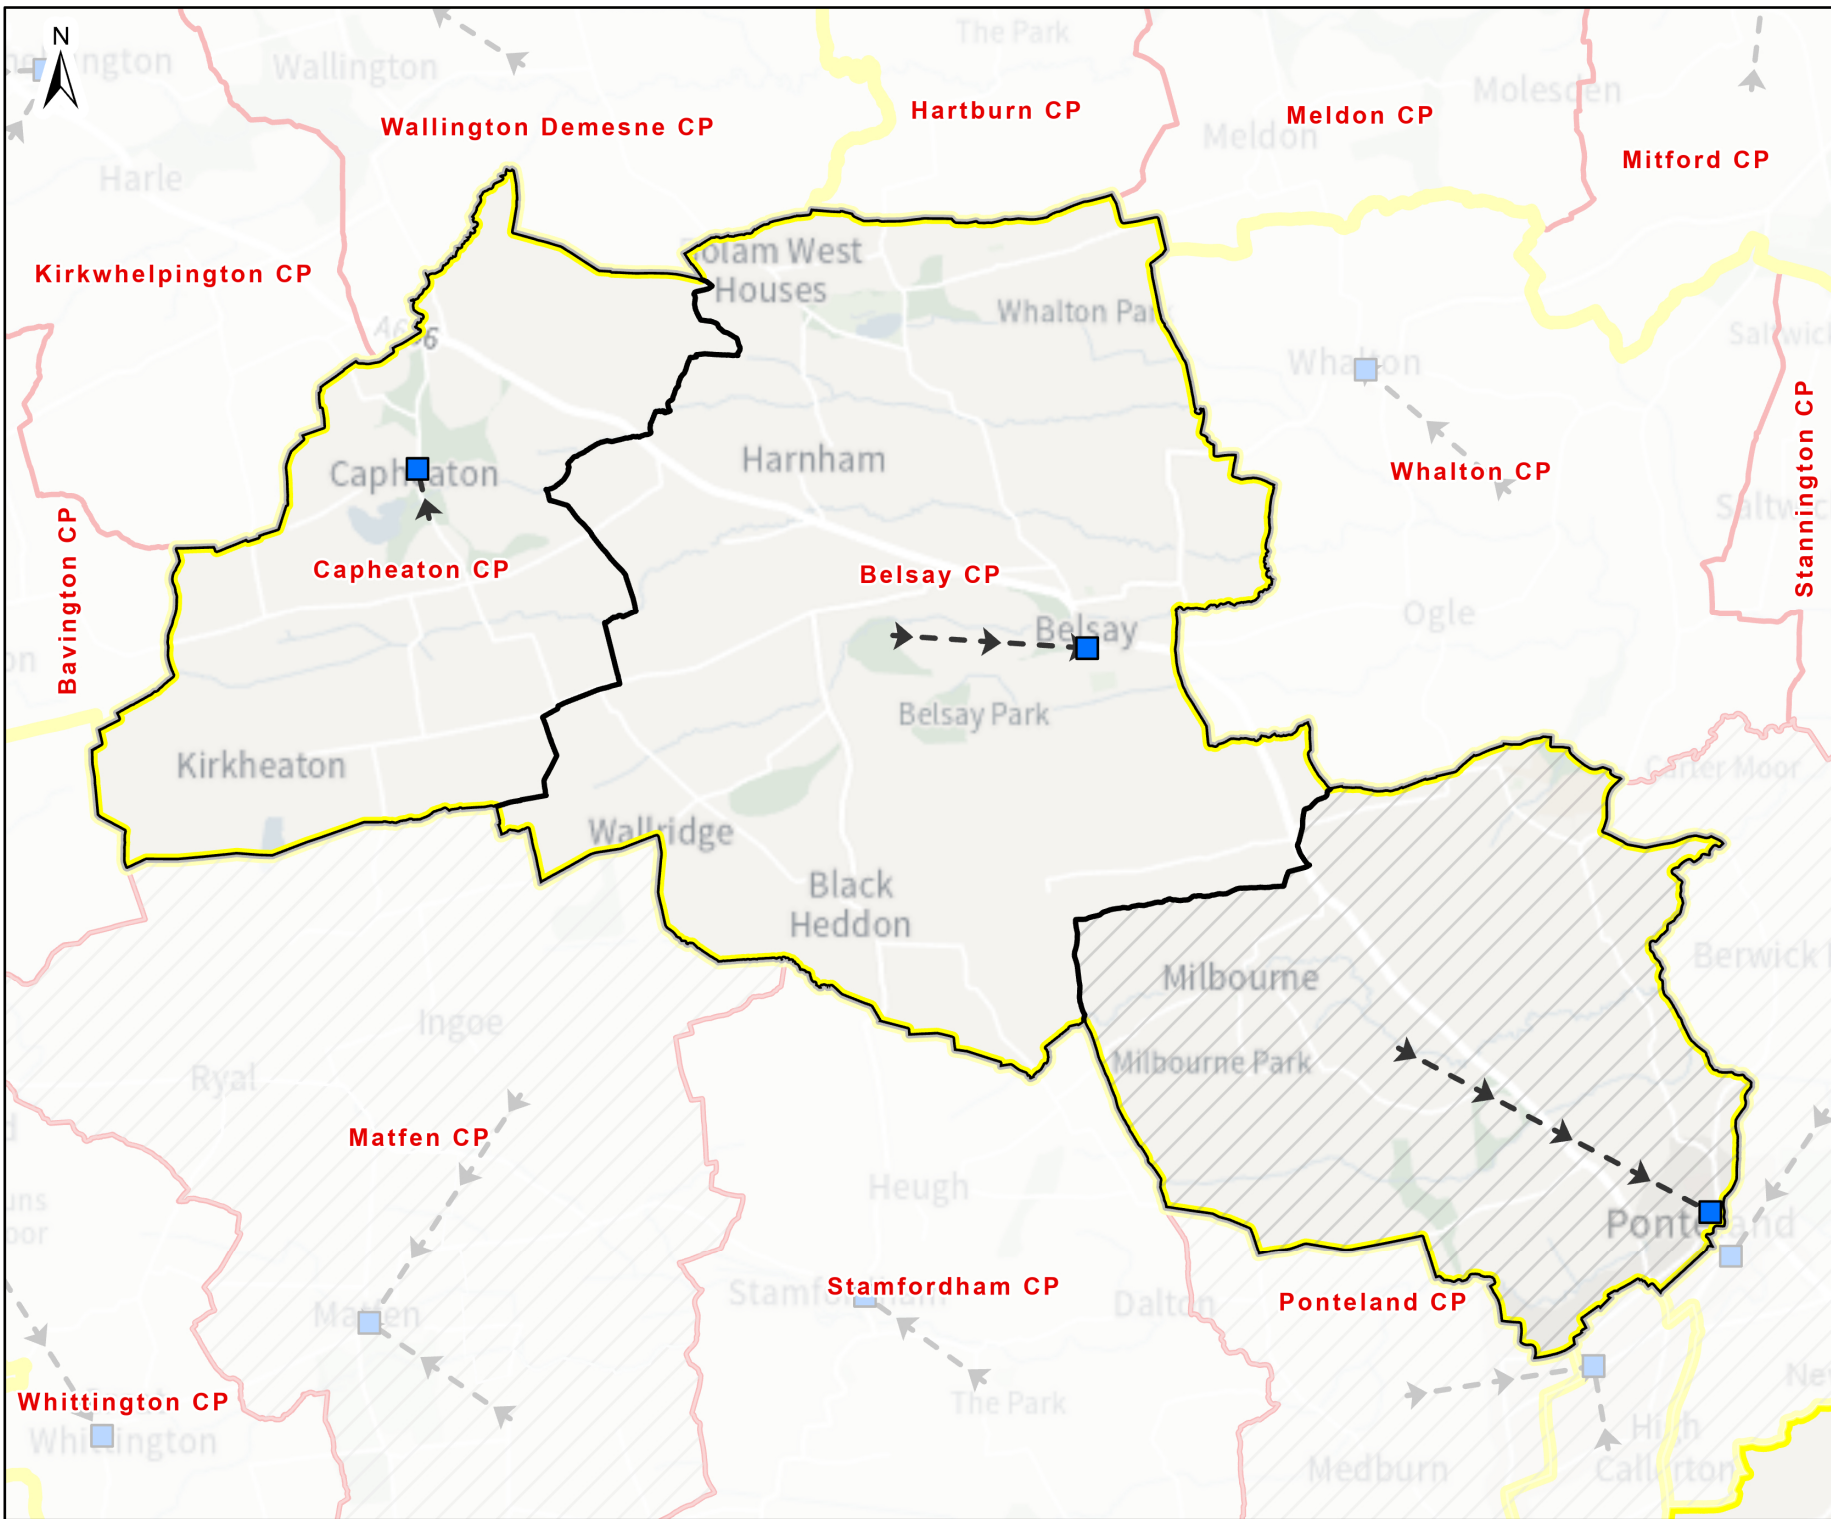

LEGEND

- POLLING STATION
- WITHIN DIVISION
- OUTSIDE DIVISION
- POTENTIAL POLLING STATION
- / PARISH WARDS
- LGBCE FINAL DIVISIONS RECOMMENDATION
- PARLIAMENTARY CONSTITUENCY
- POLLINGDISTRICTV\_SPATIALJOIN

Title  
 Ponteland North

Designed / Drawn Ryan Gilchrist	Checked Bill Crawford	
Date 22/06/24	Date 22/06/24	
Sheet Size A4	Original Scale 1:76,000	